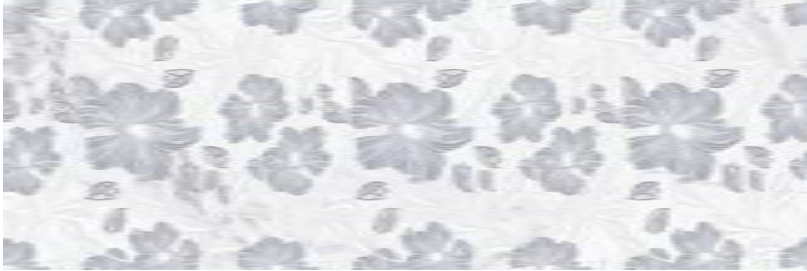

Lena Gri Floral Motif /Gray

703903 30X90 cm / 12"x36"